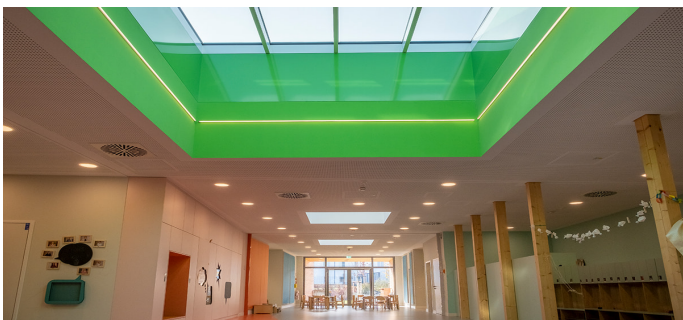

LAMILUX HEINRICH STRUNZ GMBH

POB 1540 - 95105 Rehau/Germany - Phone: +49 (0)9283/595-0 - Fax: +49 (0)9283/595-290

E-Mail: information@lamilux.com - www.lamilux.com